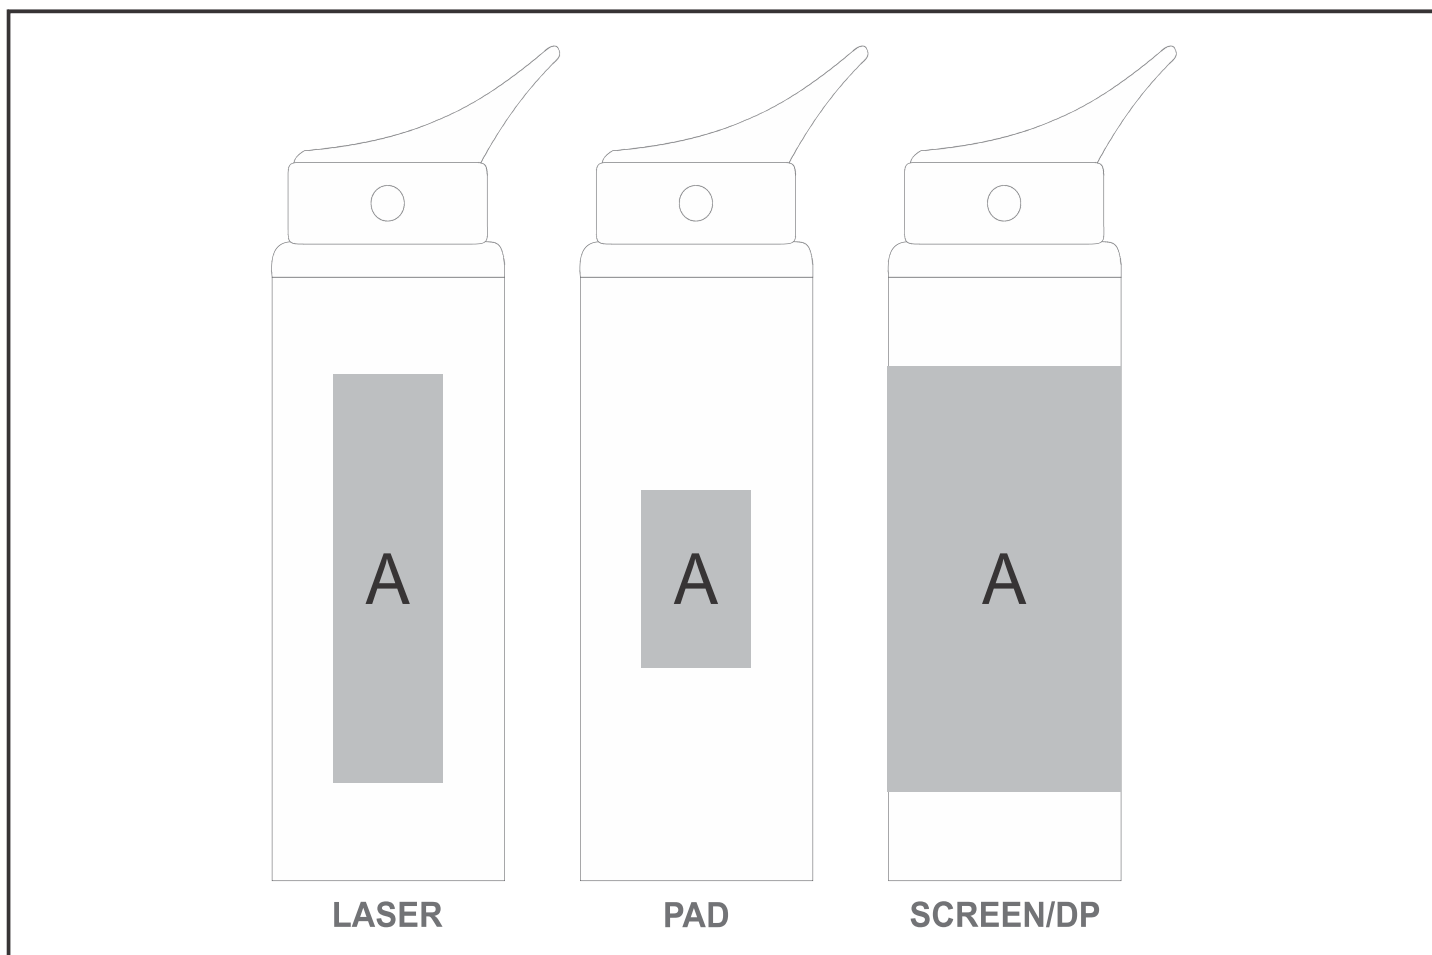

DW-6711

Altitude Nautilus Aluminium Water Bottle - 700ml

Need to know:

- No Guarantee the lid will line up with print
- DP-D will not be a full wrap due to the inconsistency of the item
- **Laser Colour:** Silver
- NB: Inclusive Branding is NOT applicable to Items marked as Reduced to Clear.

Branding Options:

Position	Branding Method (Branding Code)	No. of Colours	Dimension
A	Pad Printing (PC)	4 Colours	33mm wide x 60mm high
A	Screen Wrap (SW)	1 Colour	200mm wide x 130mm high
A	Laser Engraving (LB)	N/A	33mm wide x 115mm high
A	Digital Print Drinkware (DP-C)	Full Colour	100mm wide x 70mm high
A	Digital Print Drinkware (DP-D)	Full Colour	215mm wide x 95mm high